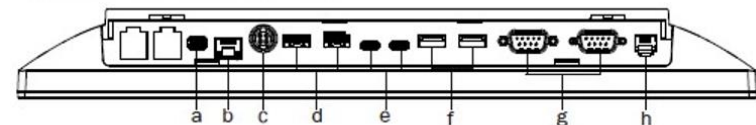

-Edge Ultra 22 with Slim Floor Podium

Podium with Epson printer, Pin-pad, 2D Scanner, Optional Shelves

System Specification: Android 13

System	Motherboard	Intel Chipset
	CPU	Intel® Celeron® Processor J6412 1.5M Cache, up to 2.60 GHz
	LCD	21.5" Widescreen LCD with Slim Bezel 1920 x 1080
	Memory	4GB (upto 32GB)
	Storage	128GB NVMe upto 2TB
External I/O Ports	USB	2x USB 2.0 2x USB 3.0 x1 USB C
	Ethernet	x1
	Cash Drawer	x1
	Serial Port	2x RS-232 Ports
	DC Jack	1x 4PIN, 19V
	Custom Video	x1
Power	Power Adapter	PS-65W
Wi-Fi	WiFi + Bluetooth	(b/g/n/ac) with Bluetooth
Certificate	EMC and Safety	FCC Class A
Environment	Operating Temperature	41°F~95°F
	Storage Temperature	-4°F~140°
	Humidity	20%~85% RH, non-condensing
Dimensions	W x H x D (inches)	14.5" x 12.1" x 9.0"
Mounting	VESA	100 x 100
Operating System		Android 9.0

J6412 Elkhart Lake Motherboard

No.	Description
a	FeDP (2 nd display)
b	LAN
c	DC 19V in
d	USB 2.0 x 2
e	USB Type C x 2 (USB2.0)
f	USB 3.0 x 2
g	COM x 2
h	Cash drawer

System Specification: Peripheral

Optional Peripherals	Base	Countertop
		WallMount
		Podium(Floor Stand)
	Shelf	Left
		Right
	Fingerprint Reader	HID Global Fingerprint Reader, Steelcoat
	Customer Display	11.6" Touch 2nd Display
		15.6" Touch 2nd Display
	Scanner	2D Honeywell Barcode Scanner
	MSR USB	Encryption Options Available
	Pin-Pad Mount	Supports various readers from Ingenico, IDtech, Pax and Equinox
	Logo	Customer Vinyl Wrap with Customer Logo